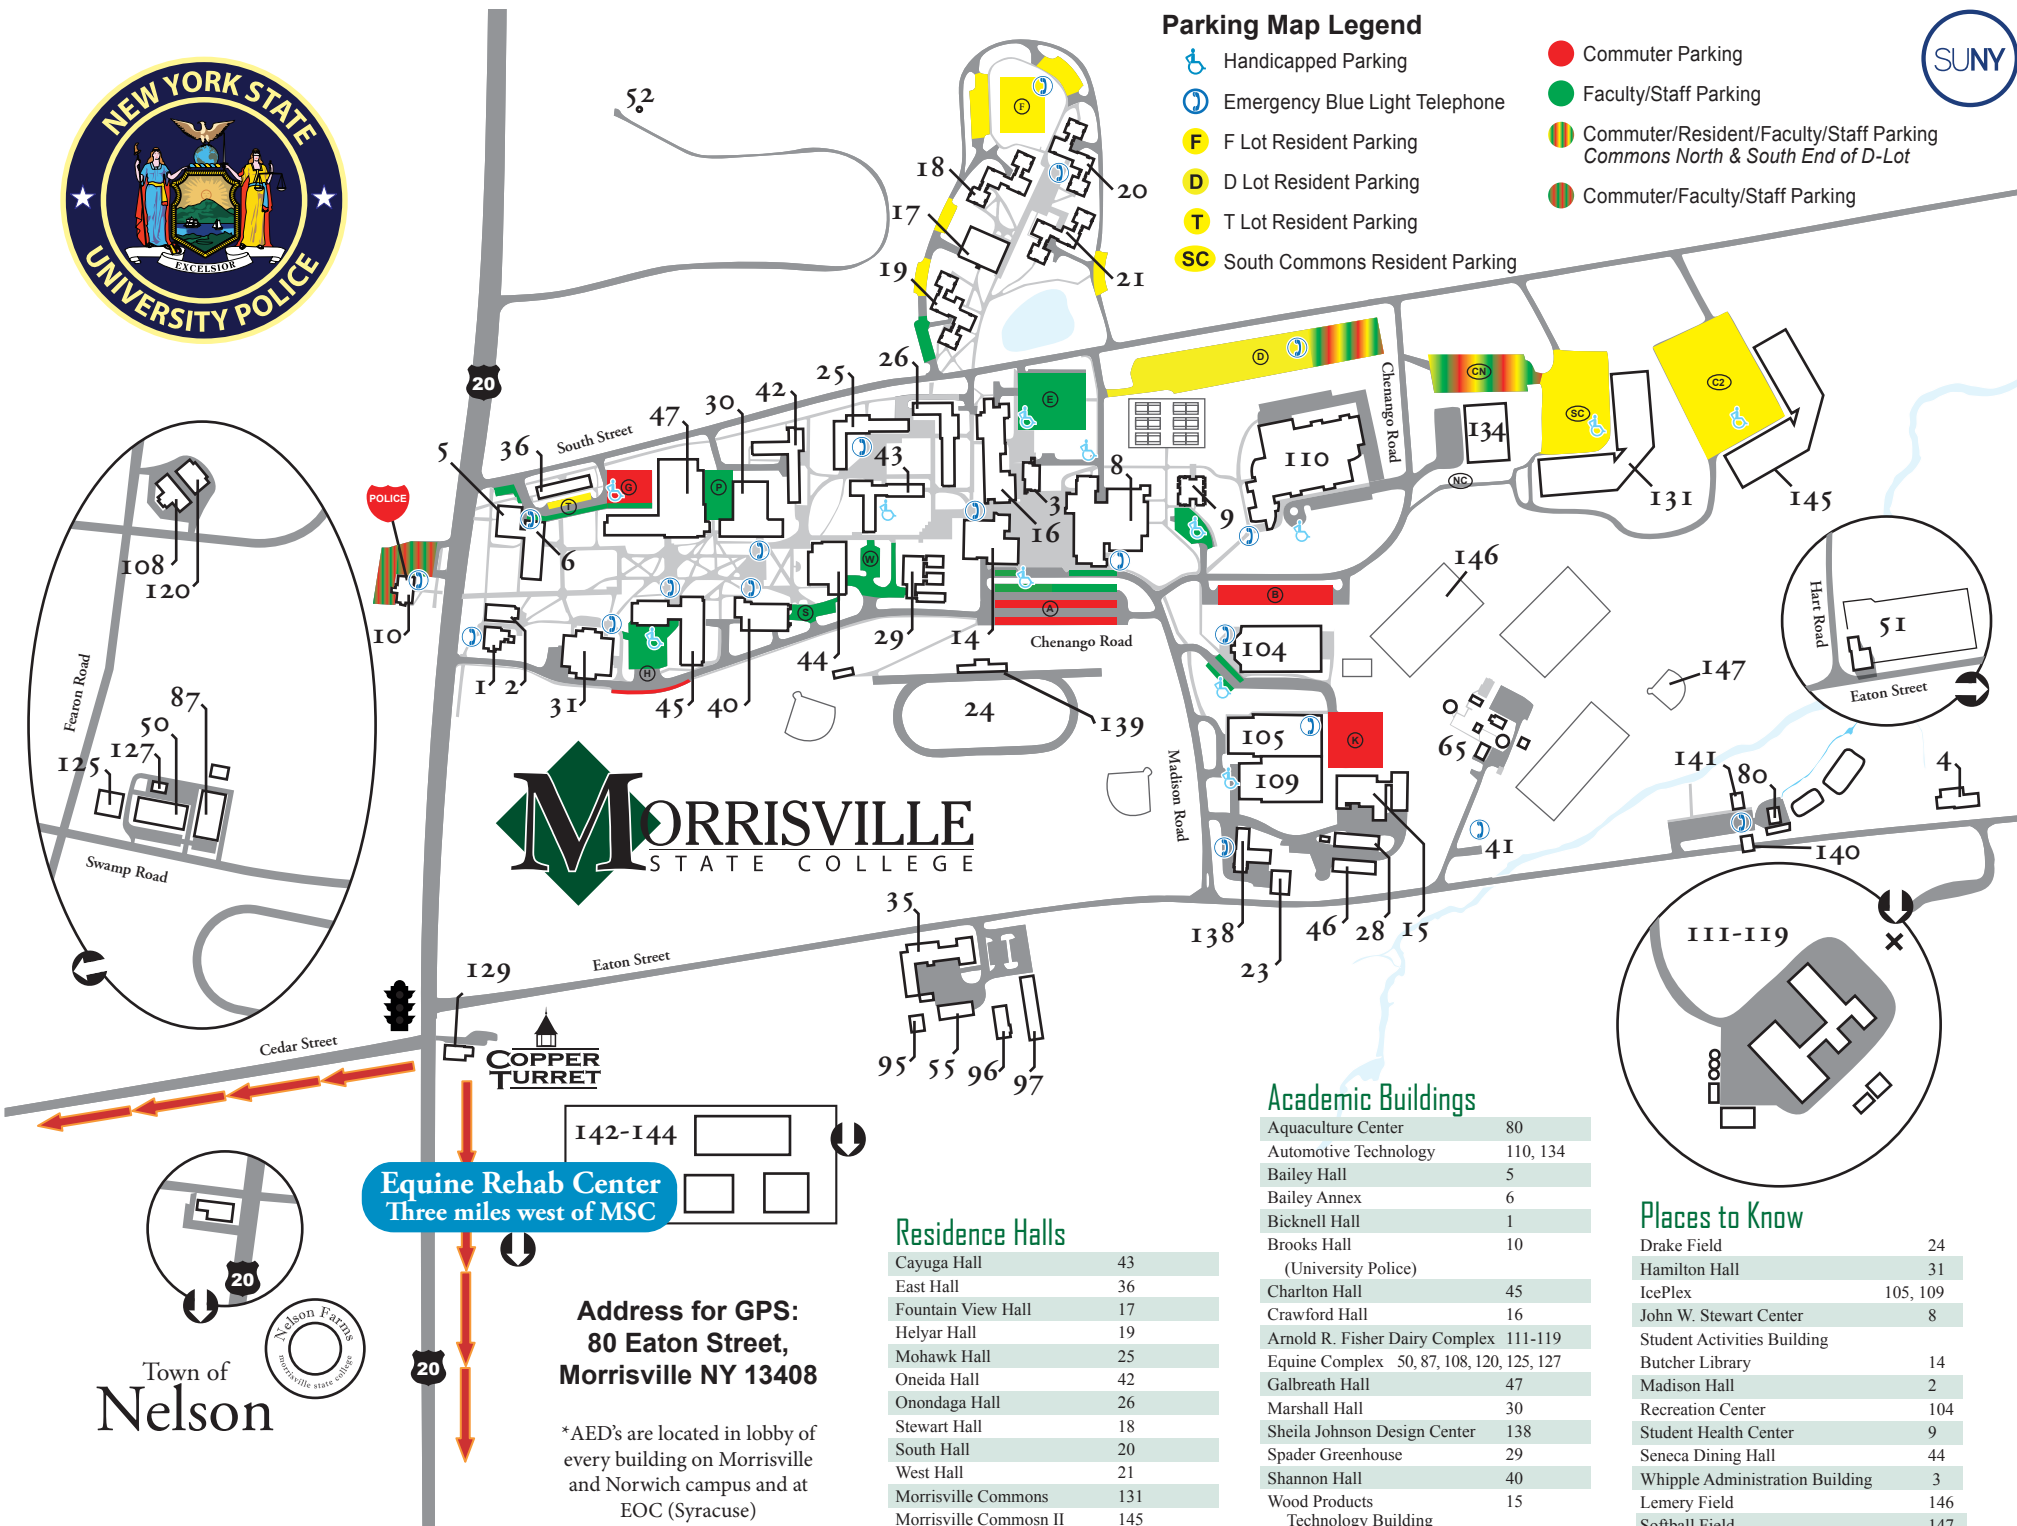

Parking Map Legend

- Handicapped Parking
- Emergency Blue Light Telephone
- F Lot Resident Parking
- D Lot Resident Parking
- T Lot Resident Parking
- SC South Commons Resident Parking
- Commuter Parking
- Faculty/Staff Parking
- Commuter/Resident/Faculty/Staff Parking Commons North & South End of D-Lot
- Commuter/Faculty/Staff Parking

Equine Rehab Center
Three miles west of MSC

Address for GPS:
80 Eaton Street,
Morrisville NY 13408

*AED's are located in lobby of every building on Morrisville and Norwich campus and at EOC (Syracuse)

Town of Nelson

Academic Buildings

Aquaculture Center	80
Automotive Technology	110, 134
Bailey Hall	5
Bailey Annex	6
Bicknell Hall	1
Brooks Hall	10
(University Police)	
Charlton Hall	45
Crawford Hall	16
Arnold R. Fisher Dairy Complex	111-119
Equine Complex	50, 87, 108, 120, 125, 127
Galbreath Hall	47
Marshall Hall	30
Sheila Johnson Design Center	138
Spader Greenhouse	29
Shannon Hall	40
Wood Products Technology Building	15
Belgian Draft Horse Center	51

Places to Know

Drake Field	24
Hamilton Hall	31
IcePlex	105, 109
John W. Stewart Center	8
Student Activities Building	
Butcher Library	14
Madison Hall	2
Recreation Center	104
Student Health Center	9
Seneca Dining Hall	44
Whipple Administration Building	3
Lemery Field	146
Softball Field	147
Athletic Stadium	139