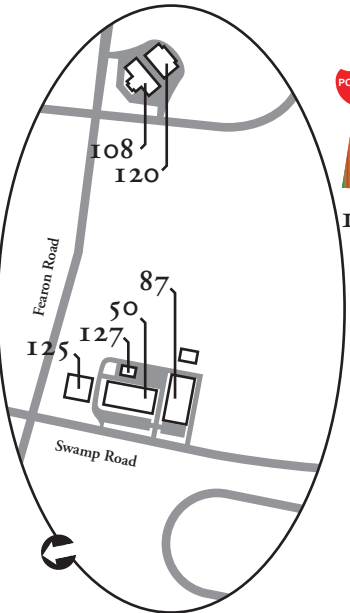

Parking Map Legend

- Handicapped Parking
- Emergency Blue Light Telephone
- F Lot Resident Parking
- D Lot Resident Parking
- T Lot Resident Parking
- SC South Commons Resident Parking
- Commuter Parking
- Faculty/Staff Parking
- Commuter/Resident/Faculty/Staff Parking Commons North & South End of D-Lot
- Commuter/Faculty/Staff Parking

Equine Rehab Center
Three miles west of MSC

Address for GPS:
80 Eaton Street,
Morrisville NY 13408

*AED's are located in lobby of every building on Morrisville and Norwich campus and at EOC (Syracuse)

Town of Nelson

Residence Halls

Cayuga Hall	43
East Hall	36
Fountain View Hall	17
Helyar Hall	19
Mohawk Hall	25
Oneida Hall	42
Onondaga Hall	26
Stewart Hall	18
South Hall	20
West Hall	21
Morrisville Commons	131
Morrisville Commons II	145

Places to Know

Drake Field	24
Hamilton Hall	31
IcePlex	105, 109
John W. Stewart Center	8
Student Activities Building	
Butcher Library	14
Madison Hall	2
Recreation Center	104
Student Health Center	9
Seneca Dining Hall	44
Whipple Administration Building	3
Lemery Field	146
Softball Field	147
Athletic Stadium	139