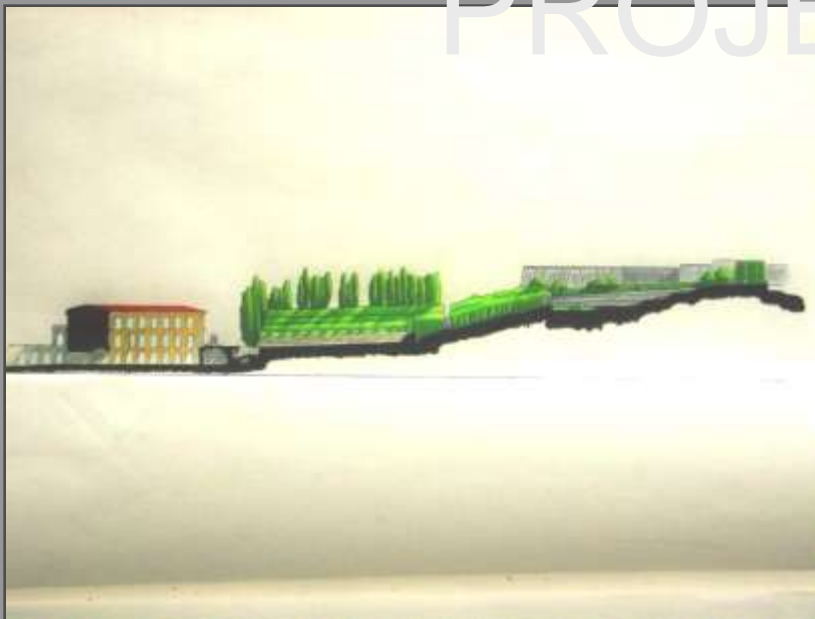

**Project 4 was a group project
We divided our group
into four parts. I rendered the plan
and section and laid out the final
presentation.**

PROJECT 4