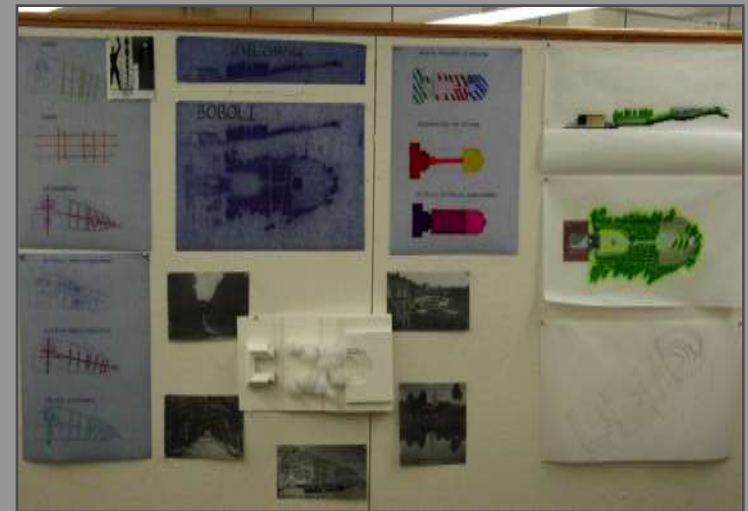

**Project 4 was a group project
We divided our group
into four parts. I rendered the plan
and section and laid out the final
presentation.**

PROJECT 4