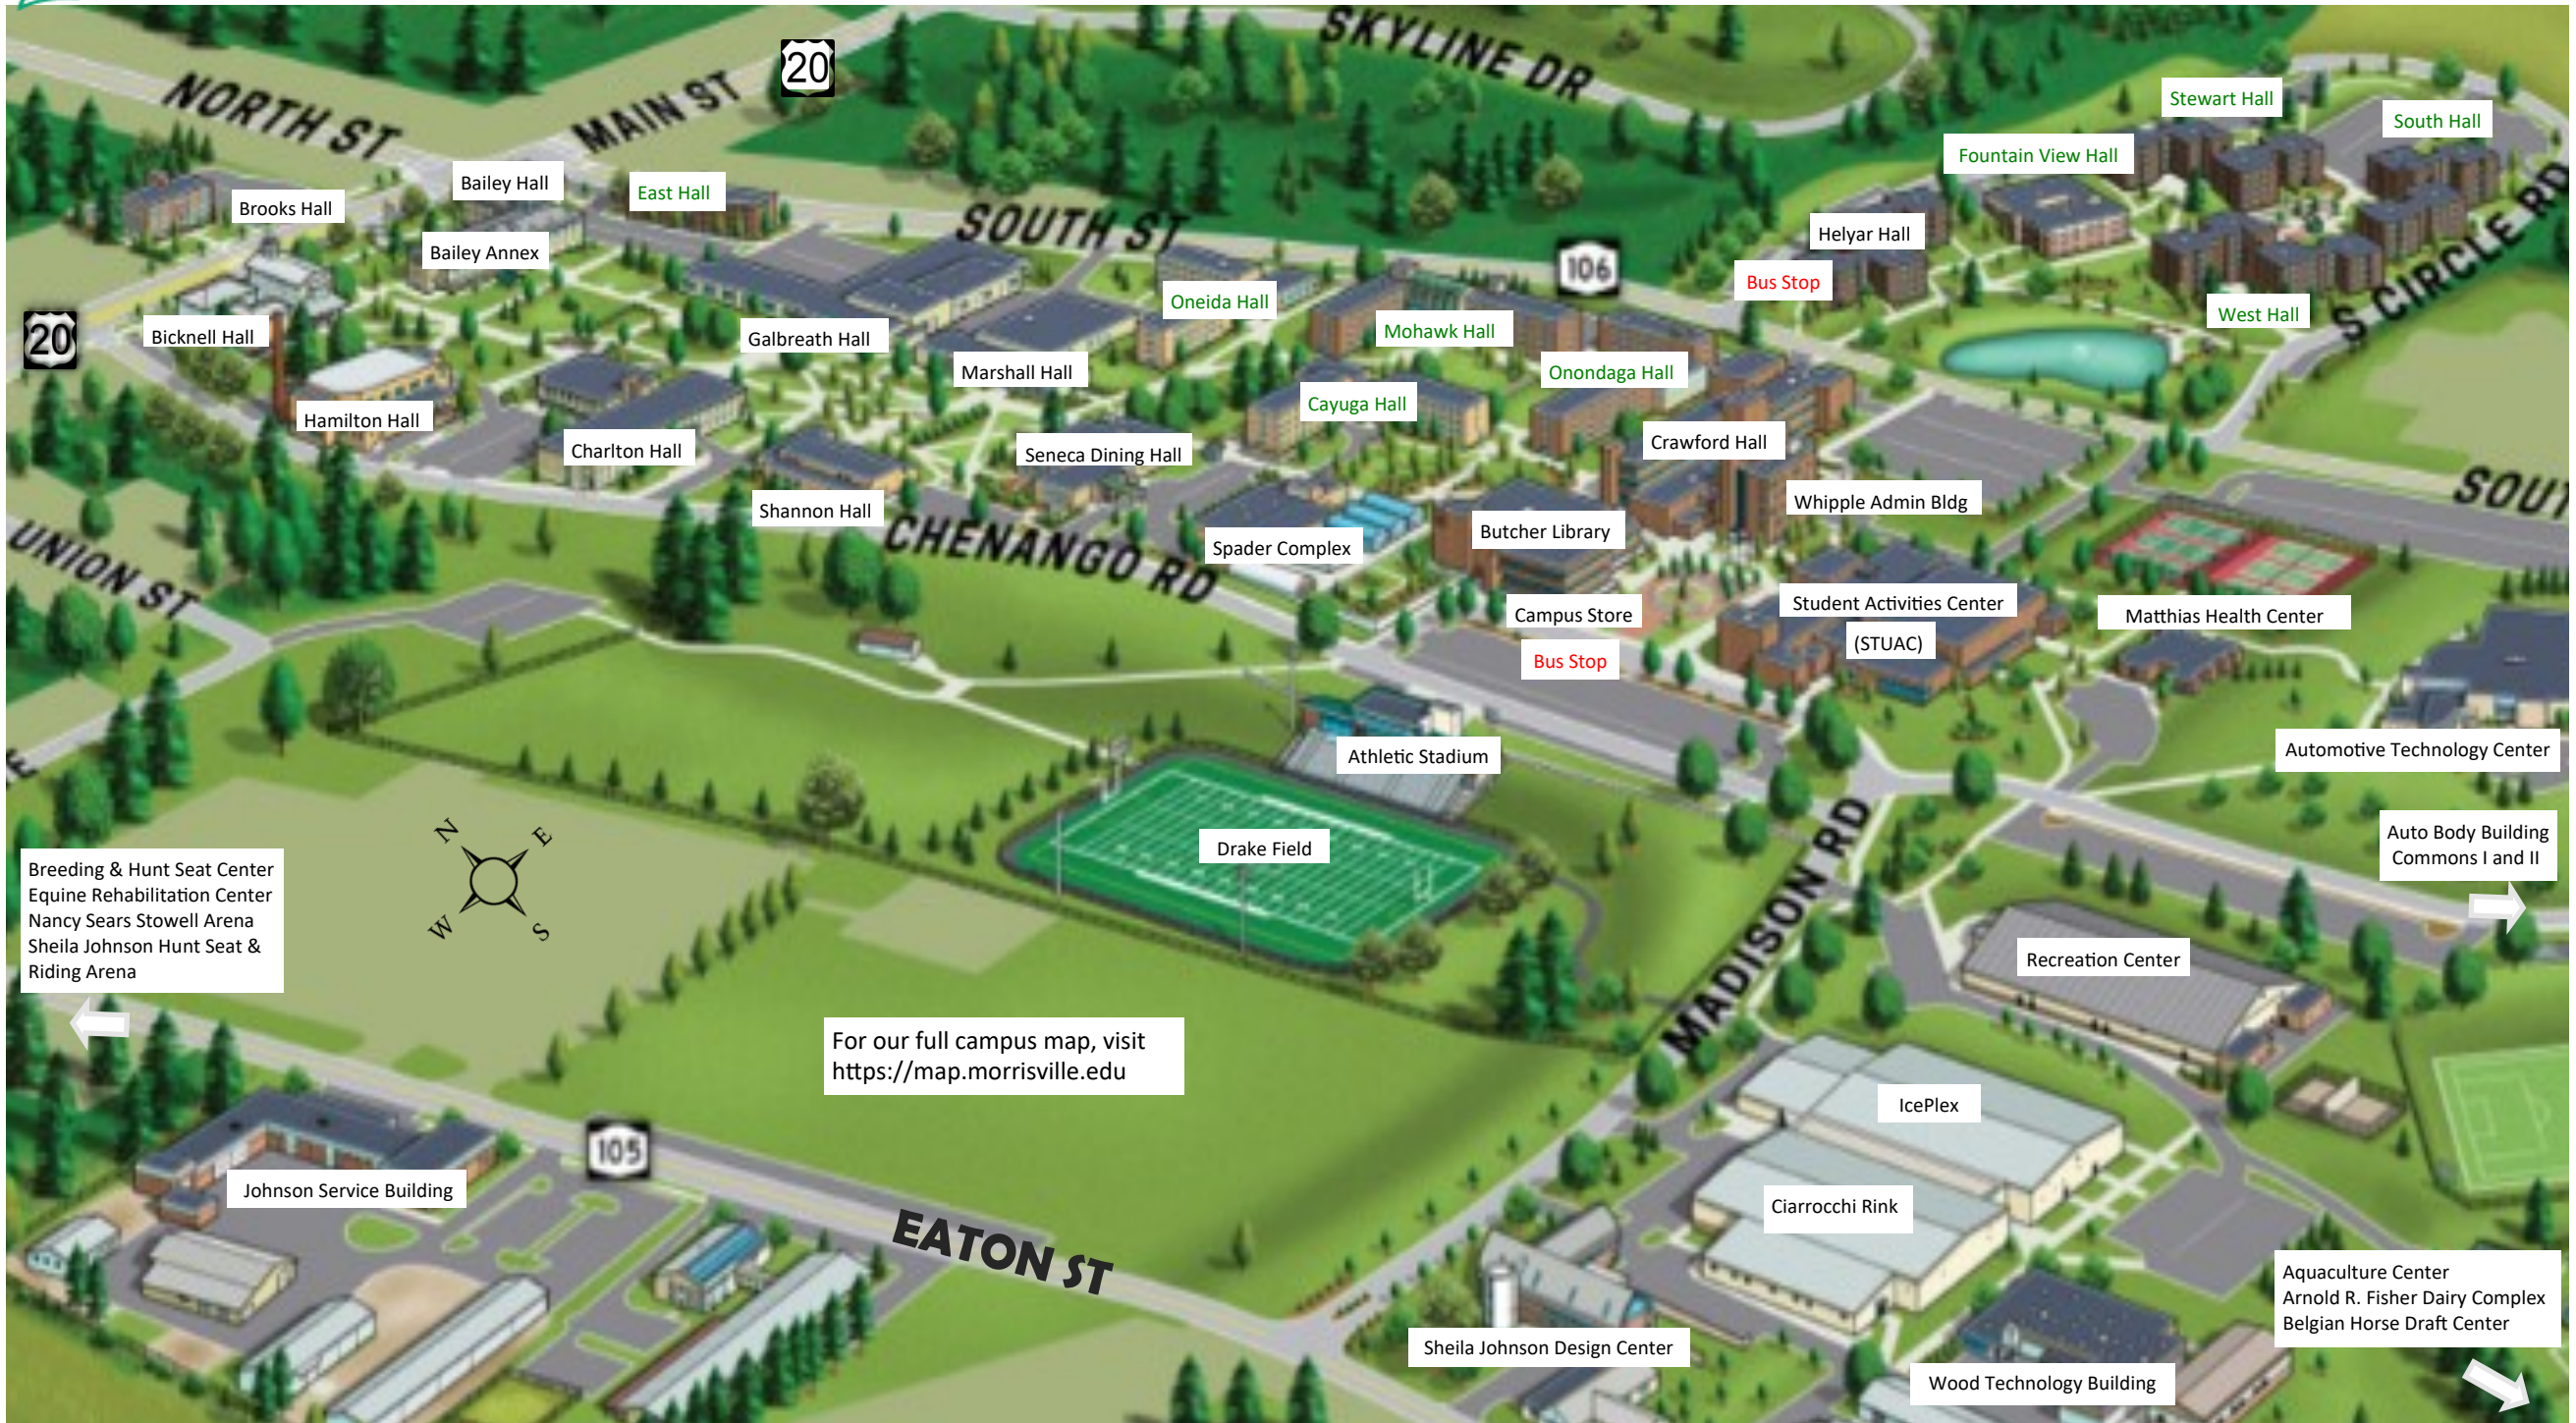

WELCOME TO SUNY MORRISVILLE!

Breeding & Hunt Seat Center
Equine Rehabilitation Center
Nancy Sears Stowell Arena
Sheila Johnson Hunt Seat & Riding Arena

For our full campus map, visit <https://map.morrisville.edu>

Aquaculture Center
Arnold R. Fisher Dairy Complex
Belgian Horse Draft Center