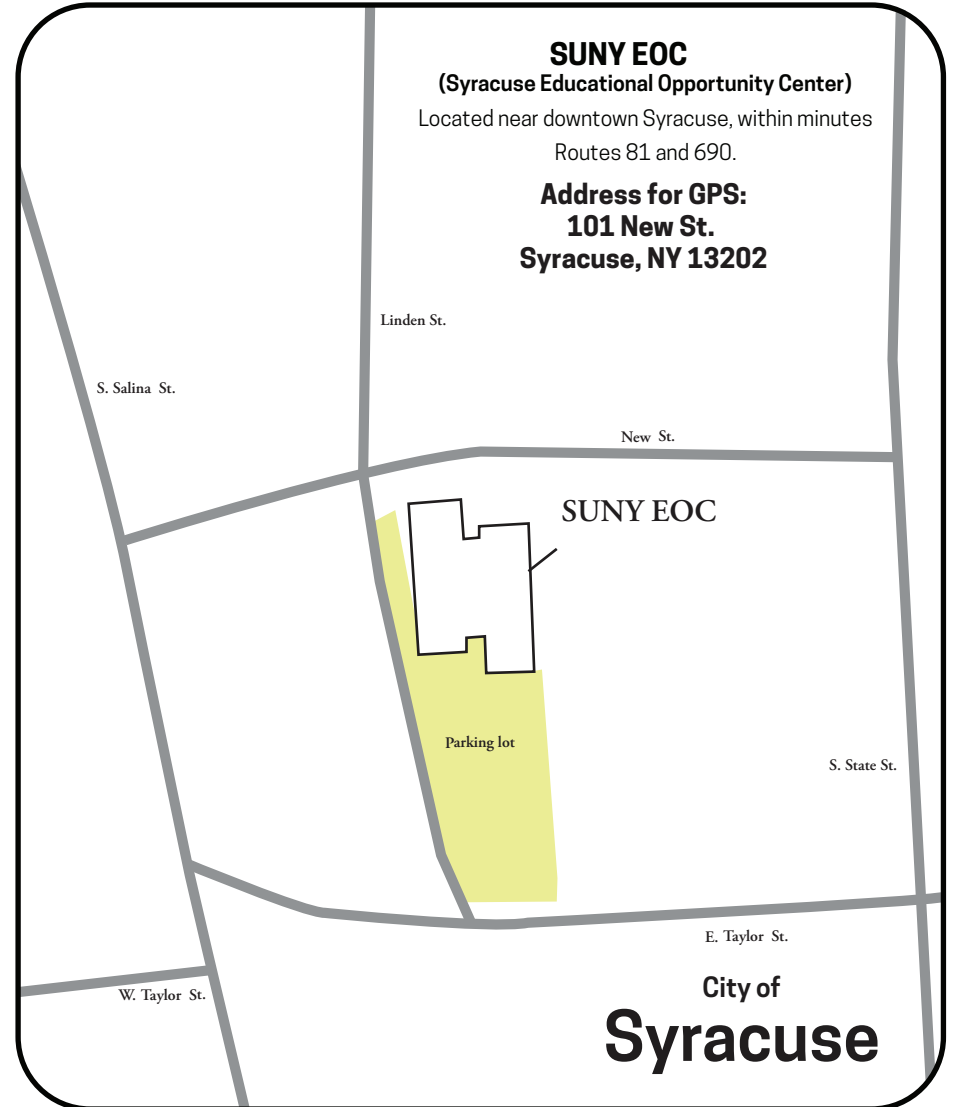

SUNY EOC (Syracuse Educational Opportunity Center)

Located near downtown Syracuse, within minutes
Routes 81 and 690.

**Address for GPS:
101 New St.
Syracuse, NY 13202**

SUNY EOC