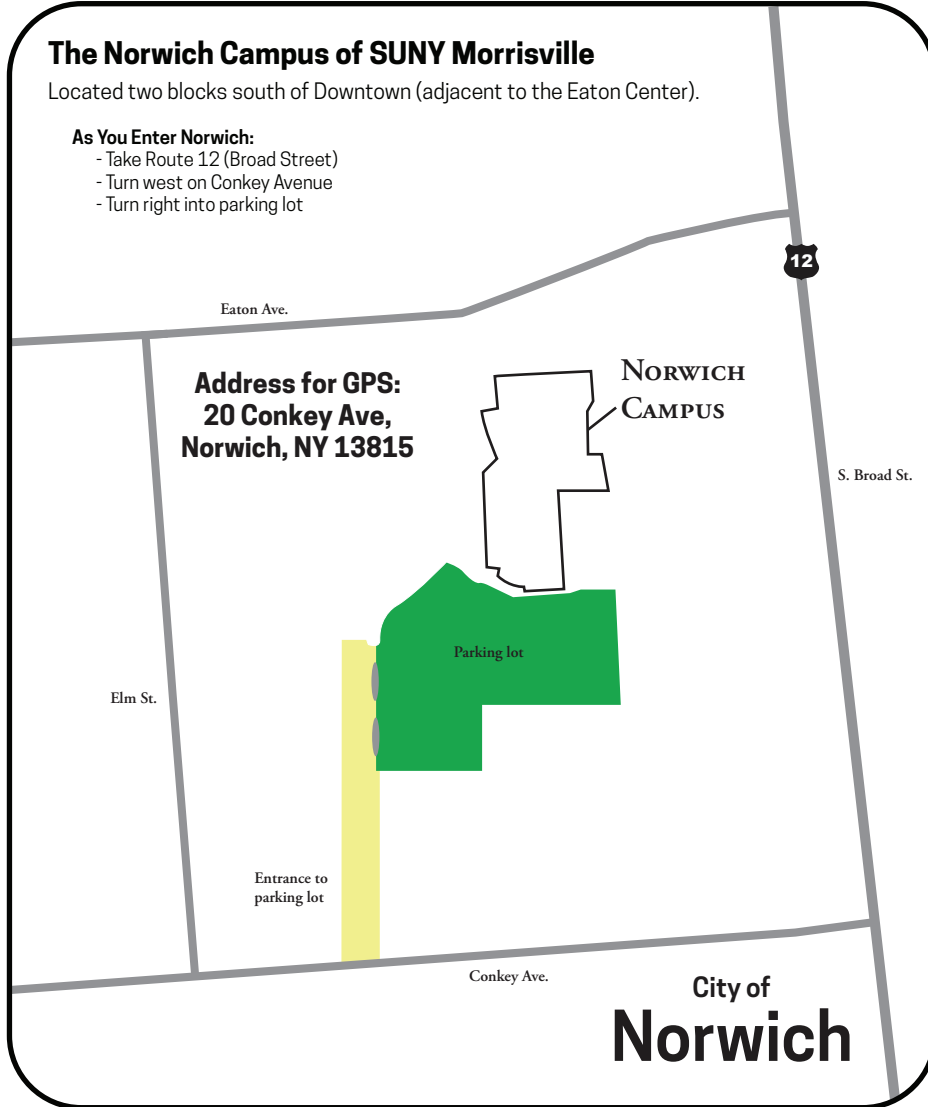

COPPER TURRET

Equine Rehab Center
Three miles west of Morrisville

Address for GPS:
80 Eaton Street,
Morrisville NY 13408

*AED's are located in lobby of every building on Morrisville and Norwich campus and at EOC (Syracuse)

Places to Know

Drake Field	24
Hamilton Hall	31
IcePlex	105, 109
John W. Stewart Center	8
Student Activities Building	
Butcher Library	14
Madison Hall	2
Recreation Center	104
Student Health Center	9
Seneca Dining Hall	44
Whipple Administration Building	3
Lemery Field	146
Softball Field	147
Athletic Stadium	139
Observatory	52
Electrical Substation	60

Other locations of SUNY Morrisville

The Norwich Campus of SUNY Morrisville

Located two blocks south of Downtown (adjacent to the Eaton Center).

As You Enter Norwich:

- Take Route 12 (Broad Street)
- Turn west on Conkey Avenue
- Turn right into parking lot

**Address for GPS:
 20 Conkey Ave,
 Norwich, NY 13815**

**NORWICH
 CAMPUS**

SUNY EOC (Syracuse Educational Opportunity Center)

Located near downtown Syracuse, within minutes
 Routes 81 and 690.

**Address for GPS:
 101 New St.
 Syracuse, NY 13202**