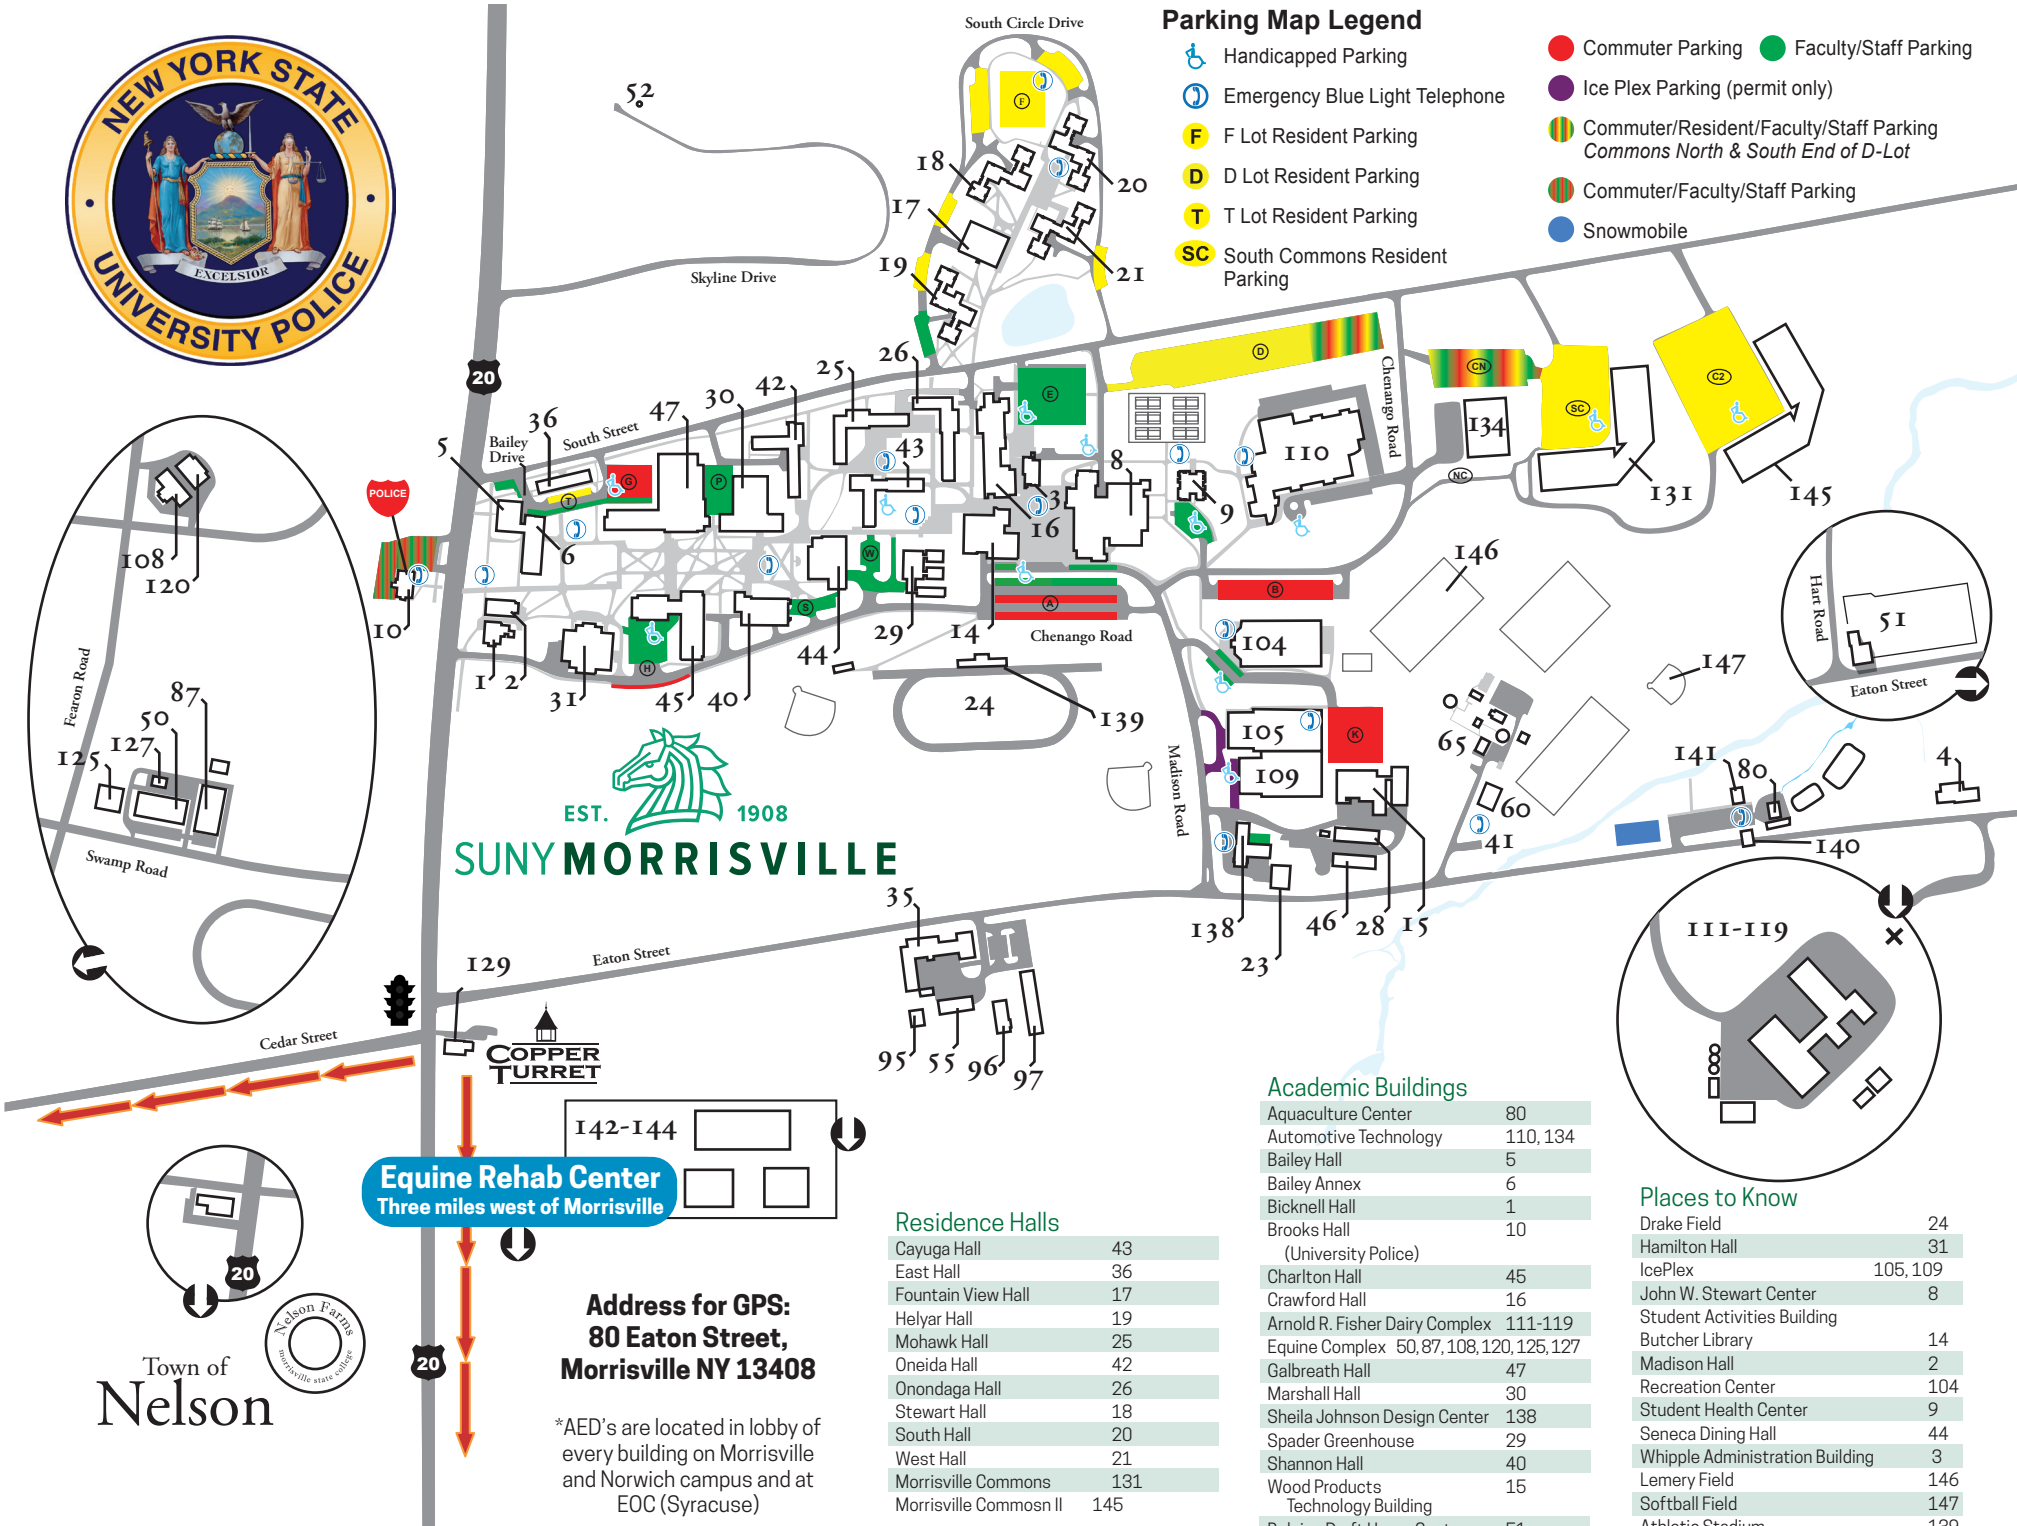

Equine Rehab Center
Three miles west of Morrisville

Address for GPS:
80 Eaton Street,
Morrisville NY 13408

*AED's are located in lobby of every building on Morrisville and Norwich campus and at EOC (Syracuse)

Places to Know

Drake Field	24
Hamilton Hall	31
IcePlex	105, 109
John W. Stewart Center	8
Student Activities Building	
Butcher Library	14
Madison Hall	2
Recreation Center	104
Student Health Center	9
Seneca Dining Hall	44
Whipple Administration Building	3
Lemery Field	146
Softball Field	147
Athletic Stadium	139
Observatory	52
Electrical Substation	60

Town of Nelson

Other locations of SUNY Morrisville

The Norwich Campus of SUNY Morrisville

Located two blocks south of Downtown (adjacent to the Eaton Center).

As You Enter Norwich:

- Take Route 12 (Broad Street)
- Turn west on Conkey Avenue
- Turn right into parking lot

**Address for GPS:
 20 Conkey Ave,
 Norwich, NY 13815**

**NORWICH
 CAMPUS**

Parking lot

Entrance to parking lot

City of
Norwich

SUNY EOC (Syracuse Educational Opportunity Center)

Located near downtown Syracuse, within minutes
 Routes 81 and 690.