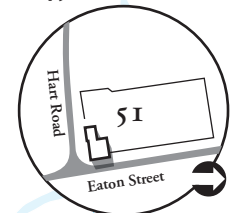

Equine Rehab Center
Three miles west of Morrisville

Address for GPS:
80 Eaton Street,
Morrisville NY 13408

*AED's are located in lobby of every building on Morrisville and Norwich campus and at EOC (Syracuse)

Places to Know

Drake Field	24
Hamilton Hall	31
IcePlex	105, 109
John W. Stewart Center	8
Student Activities Building	
Butcher Library	14
Madison Hall	2
Recreation Center	104
Student Health Center	9
Seneca Dining Hall	44
Whipple Administration Building	3
Lemery Field	146
Softball Field	147
Athletic Stadium	139
Observatory	52
Electrical Substation	60

Town of Nelson

Other locations of SUNY Morrisville

The Norwich Campus of SUNY Morrisville

Located two blocks south of Downtown (adjacent to the Eaton Center).

As You Enter Norwich:

- Take Route 12 (Broad Street)
- Turn west on Conkey Avenue
- Turn right into parking lot

**Address for GPS:
 20 Conkey Ave,
 Norwich, NY 13815**

**NORWICH
 CAMPUS**

Parking lot

Entrance to parking lot

City of
Norwich

SUNY EOC (Syracuse Educational Opportunity Center)

Located near downtown Syracuse, within minutes
 Routes 81 and 690.