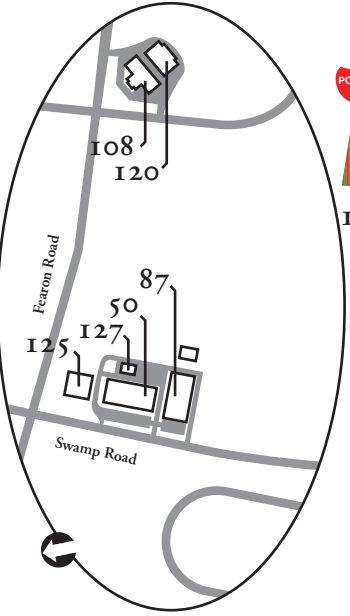

Parking Map Legend

- Handicapped Parking
- Emergency Blue Light Telephone
- F Lot Resident Parking
- D Lot Resident Parking
- T Lot Resident Parking
- South Commons Resident Parking
- Commuter Parking
- Faculty/Staff Parking
- Ice Plex Parking (permit only)
- Commuter/Resident/Faculty/Staff Parking Commons North & South End of D-Lot
- Commuter/Faculty/Staff Parking
- Snowmobile

Equine Rehab Center
Three miles west of Morrisville

Address for GPS:
80 Eaton Street,
Morrisville NY 13408

*AED's are located in lobby of every building on Morrisville and Norwich campus and at EOC (Syracuse)

Places to Know

Drake Field	24
Hamilton Hall	31
IcePlex	105, 109
John W. Stewart Center	8
Student Activities Building	
Butcher Library	14
Madison Hall	2
Recreation Center	104
Student Health Center	9
Seneca Dining Hall	44
Whipple Administration Building	3
Lemery Field	146
Softball Field	147
Athletic Stadium	139
Observatory	52
Electrical Substation	60

Town of Nelson

Other locations of SUNY Morrisville

The Norwich Campus of SUNY Morrisville

Located two blocks south of Downtown (adjacent to the Eaton Center).

As You Enter Norwich:

- Take Route 12 (Broad Street)
- Turn west on Conkey Avenue
- Turn right into parking lot