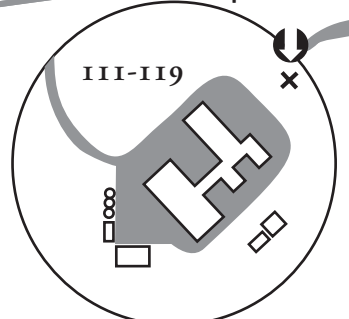

Parking Map Legend

- Handicapped Parking
- Emergency Blue Light Telephone
- F Lot Resident Parking
- D Lot Resident Parking
- T Lot Resident Parking
- South Commons Resident Parking
- Commuter Parking
- Faculty/Staff Parking
- Ice Plex Parking (permit only)
- Commuter/Resident/Faculty/Staff Parking Commons North & South End of D-Lot
- Commuter/Faculty/Staff Parking
- Snowmobile

Equine Rehab Center
Three miles west of Morrisville

Address for GPS:
80 Eaton Street,
Morrisville NY 13408

*AED's are located in lobby of every building on Morrisville and Norwich campus and at EOC (Syracuse)

Places to Know

Drake Field	24
Hamilton Hall	31
IcePlex	105, 109
John W. Stewart Center	8
Student Activities Building	
Butcher Library	14
Madison Hall	2
Recreation Center	104
Student Health Center	9
Seneca Dining Hall	44
Whipple Administration Building	3
Lemery Field	146
Softball Field	147
Athletic Stadium	139
Observatory	52
Electrical Substation	60