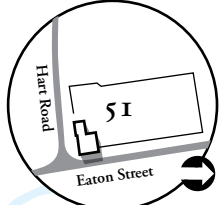

Equine Rehab Center
 Three miles west of Morrisville

Address for GPS:
 80 Eaton Street,
 Morrisville NY 13408

Town of
Nelson

Residence Halls

Cayuga Hall	43
East Hall	36
Fountain View Hall	17
Helyar Hall	19
Mohawk Hall	25
Oneida Hall	42
Onondaga Hall	26
Stewart Hall	18
South Hall	20
West Hall	21
Morrisville Commons	131
Morrisville Commons II	145

Other locations of SUNY Morrisville

The Norwich Campus of SUNY Morrisville
 Located two blocks south of Downtown (adjacent to the Eaton Center).

As You Enter Norwich:

- Take Route 12 (Broad Street)
- Turn west on Conkey Avenue
- Turn right into parking lot

**Address for GPS:
 20 Conkey Ave,
 Norwich, NY 13815**

The map shows the Norwich Campus building as a white outline. To its south is a green-shaded parking lot. A yellow-shaded area indicates the entrance to the parking lot from Conkey Ave. The campus is bounded by Eaton Ave. to the north, Elm St. to the west, Conkey Ave. to the south, and S. Broad St. to the east. A shield with the number 12 is shown on S. Broad St. The text 'City of Norwich' is at the bottom right.

**SUNY EOC
 (Syracuse Educational Opportunity Center)**
 Located near downtown Syracuse, within minutes
 Routes 81 and 690.

**Address for GPS:
 101 New St.
 Syracuse, NY 13202**

The map shows the SUNY EOC building as a white outline. To its south is a yellow-shaded parking lot. The building is bounded by Linden St. to the north, New St. to the east, E. Taylor St. to the south, and W. Taylor St. to the west. S. State St. is to the east of the building. The text 'City of Syracuse' is at the bottom right.