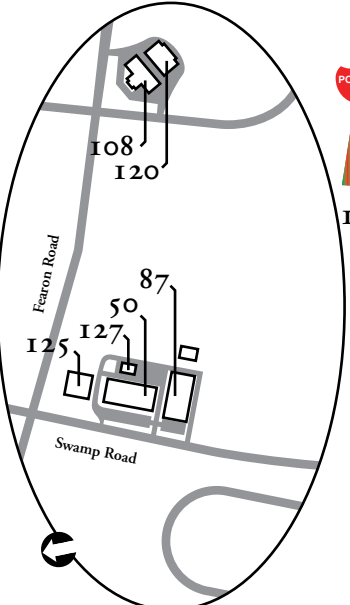

Equine Rehab Center
 Three miles west of Morrisville

Address for GPS:
 80 Eaton Street,
 Morrisville NY 13408

Town of
Nelson

Residence Halls

Cayuga Hall	43
East Hall	36
Fountain View Hall	17
Helyar Hall	19
Mohawk Hall	25
Oneida Hall	42
Onondaga Hall	26
Stewart Hall	18
South Hall	20
West Hall	21
Morrisville Commons	131
Morrisville Commons II	145

Places to Know

Drake Field	24
Hamilton Hall	31
IcePlex	105, 109
John W. Stewart Center	8
Student Activities Building	
Butcher Library	14
Madison Hall	2
Recreation Center	104
Student Health Center	9
Seneca Dining Hall	44
Whipple Administration Building	3
Lemery Field	146
Softball Field	147
Athletic Stadium	139
Observatory	52

Other locations of SUNY Morrisville

The Norwich Campus of SUNY Morrisville
 Located two blocks south of Downtown (adjacent to the Eaton Center).

As You Enter Norwich:

- Take Route 12 (Broad Street)
- Turn west on Conkey Avenue
- Turn right into parking lot

**Address for GPS:
 20 Conkey Ave,
 Norwich, NY 13815**

The map shows the Norwich Campus building as a white outline. To its south is a green-shaded parking lot. A yellow-shaded area indicates the entrance to the parking lot from Conkey Ave. The campus is bounded by Eaton Ave. to the north, Elm St. to the west, Conkey Ave. to the south, and S. Broad St. to the east. A shield with the number 12 is shown on S. Broad St. The text 'City of Norwich' is at the bottom right.