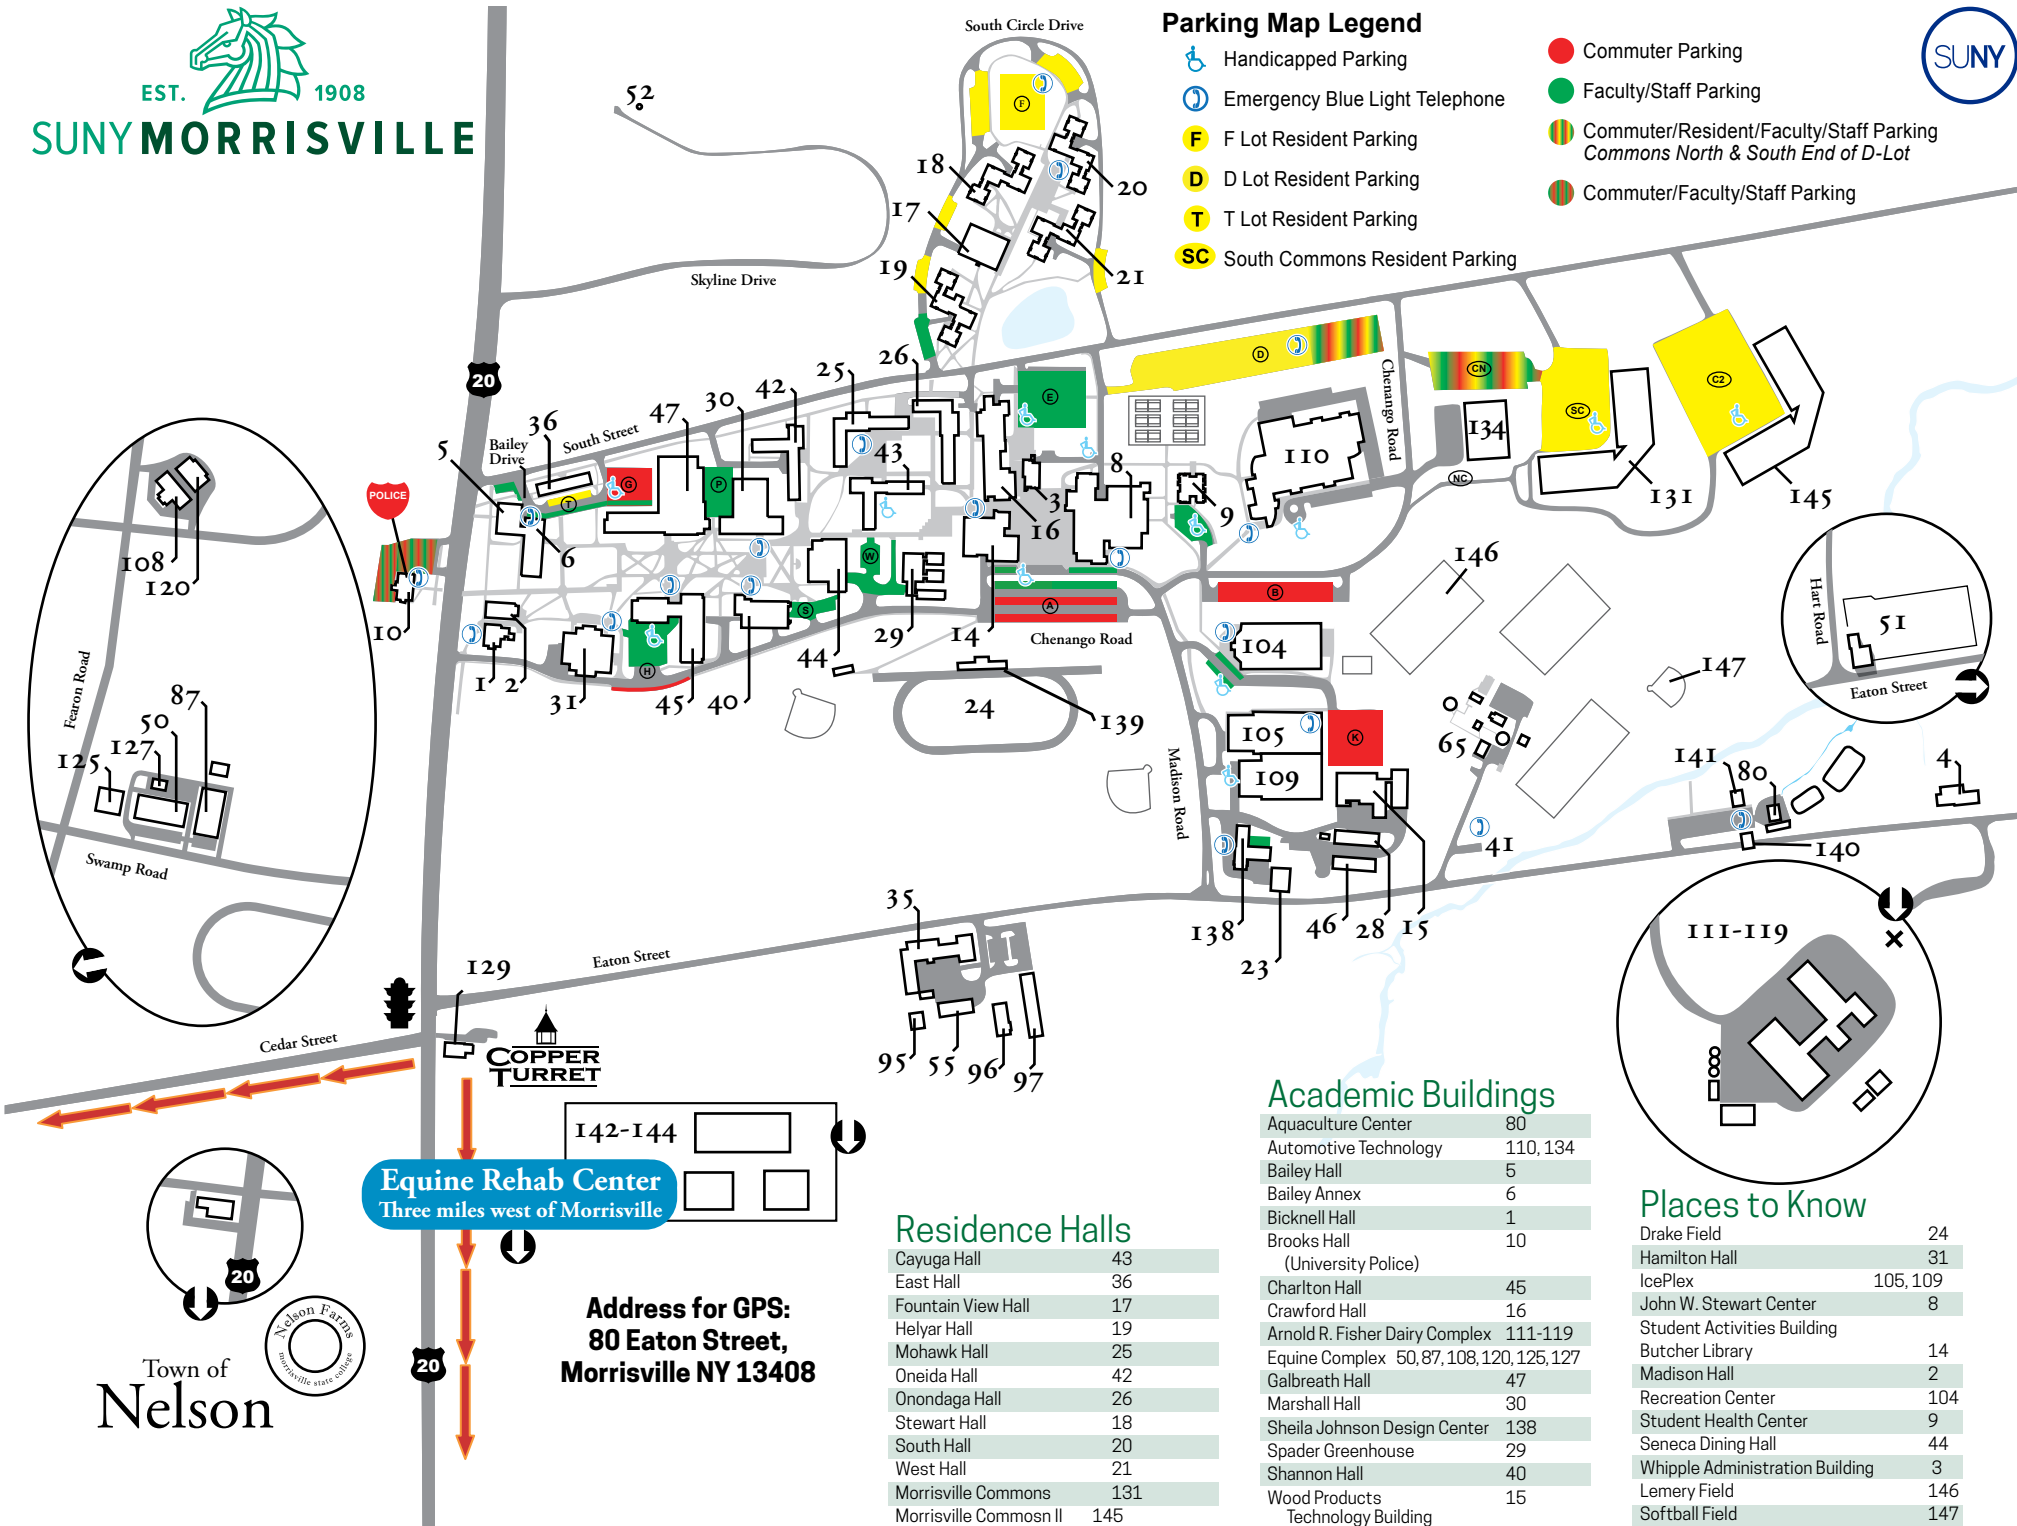

Parking Map Legend

- Handicapped Parking
- Emergency Blue Light Telephone
- F Lot Resident Parking
- D Lot Resident Parking
- T Lot Resident Parking
- SC South Commons Resident Parking
- Commuter Parking
- Faculty/Staff Parking
- Commuter/Resident/Faculty/Staff Parking Commons North & South End of D-Lot
- Commuter/Faculty/Staff Parking

Places to Know

Drake Field	24
Hamilton Hall	31
IcePlex	105, 109
John W. Stewart Center	8
Student Activities Building	
Butcher Library	14
Madison Hall	2
Recreation Center	104
Student Health Center	9
Seneca Dining Hall	44
Whipple Administration Building	3
Lemery Field	146
Softball Field	147
Athletic Stadium	139
Observatory	52

Other locations of SUNY Morrisville

The Norwich Campus of SUNY Morrisville
 Located two blocks south of Downtown (adjacent to the Eaton Center).

As You Enter Norwich:

- Take Route 12 (Broad Street)
- Turn west on Conkey Avenue
- Turn right into parking lot

**Address for GPS:
 20 Conkey Ave,
 Norwich, NY 13815**

The map shows the Norwich Campus building as a white outline. To its south is a green-shaded parking lot. A yellow-shaded area indicates the entrance to the parking lot from Conkey Ave. The campus is bounded by Eaton Ave. to the north, Elm St. to the west, Conkey Ave. to the south, and S. Broad St. to the east. A shield with the number 12 is shown on S. Broad St. The text 'City of Norwich' is at the bottom right.